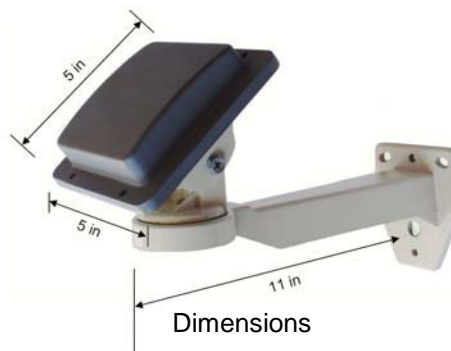

The logo for Pixel Technologies, featuring the word "Pixel" in a large, blue, sans-serif font, with "TECHNOLOGIES" in a smaller, blue, sans-serif font underneath it.

This antenna has been designed to receive XM and Sirius signals simultaneously. Its wide beam-width permits fast alignment and installation. It is backwards compatible with all existing satellite radio receivers and is ideal for use with next generation interoperable receivers.

- Wide beam-width for easy alignment and simultaneous reception of both XM and Sirius
- For high-end home and commercial installations
- Can drive up to 200 feet of RG-6 cable with no external amplifiers required
- Azimuth and elevation adjustments for optimum aiming
- Two-stage high-quality filtering for ultimate rejection of out-of-band interference
- Pro-quality mount (no plastic parts)
- Mounts to any horizontal / vertical surface or pole up to 2 inches in diameter
- Works with standard RG-6 cable (not included)
- 8.5 dBi isotropic antenna gain

Includes:

- (1) High gain antenna panel
- (1) Azimuth / Elevation adjustable mount
- (1) Pole – mount hardware
- (1) 3-ft F-SMB adapter cable
- (1) Weather boot
- (1 Lot) Wall mount screws and anchors

Pole - Mount Detail